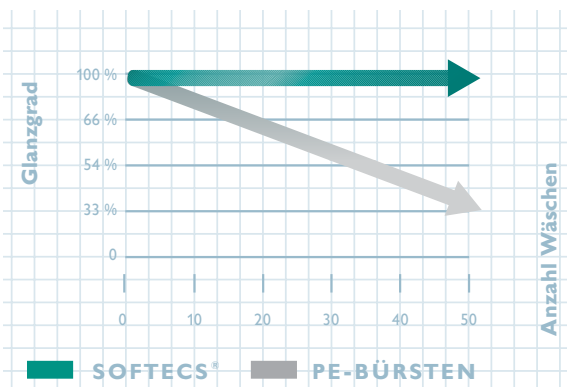

Turnover – more makes more.

SofTecs® will distinguish you from your local competitors in a very special way. It will provide you with the opportunity to integrate

the prewash into the regular wash program and thus allow you to increase your wash price.