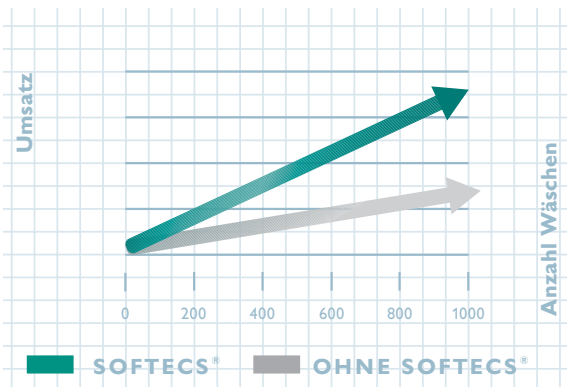

Turnover – more makes more.

SofTecs® will distinguish you from your local competitors in a very special way. It will provide you with the opportunity to integrate

the prewash into the regular wash program and thus allow you to increase your wash price.